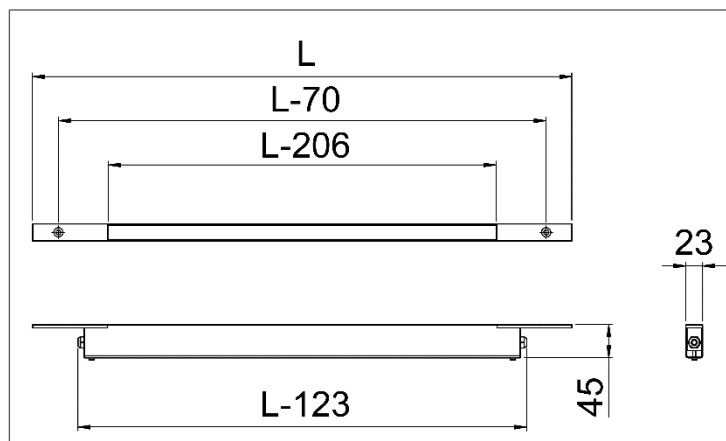

BUILT-IN

Specifications

Housing material	Stainless steel
Surface finish	Brushed
Cover material	PMMA
LED type	Samsung LM561C, S6
Lifetime LED	100.000 hours (L90B10)
Lifetime fixture	30 years
Voltage	12 VDC
CRI	≥ 80
Dimmable	DALI
Future proof	Yes
Net efficiency	140 Lumen/Watt
Orientation	Horizontal

i These specifications can be customized on request, please contact us for more information

Type specific

Type	ST7-20
Light output	600 lm
Length (L)	733 mm
Depth	35.4 mm

Dimensions

Light characteristics