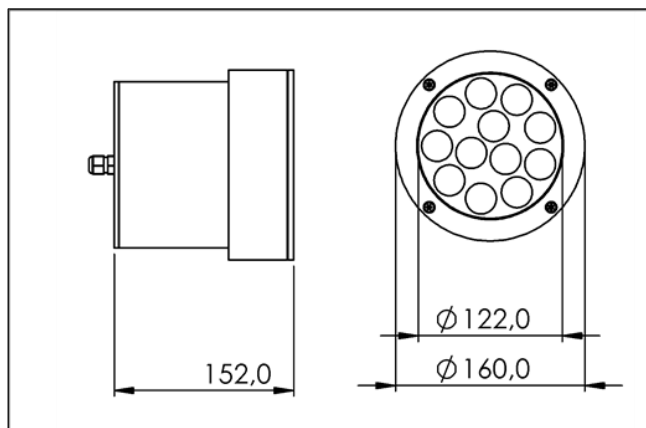

## Specifications

Housing material	Aluminium   Stainless steel
Surface finish	Brushed
Cover material	Acrylic   Glass
LED type	Samsung LH351B
LED lifetime	L90B10 @ 80.000 hours
CCT	3000K   4000K or on request
Lifetime fixture	15 years
Voltage	230 V
CRI	≥ 80
Dimmable	None   DALI   1-10V
Future proof	Yes
Efficiency	150 Lumen/Watt
Max light output	2.700 lm
Lens	10, 25, 45 or 15+40°

## Dimensions