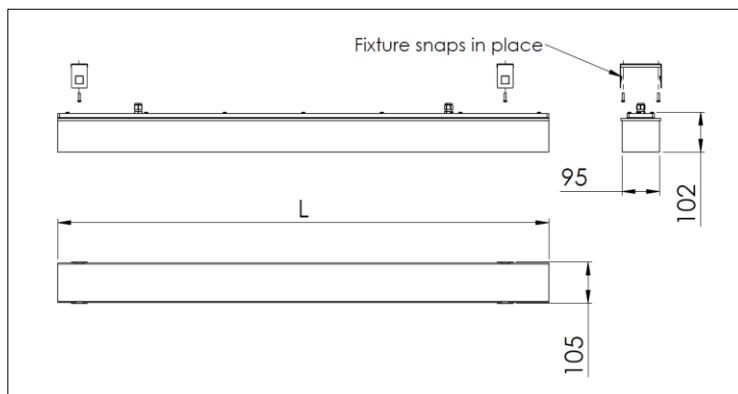

i These specifications can be customized on request, please contact us for more information

Type specific

Type	PSL3	PSL6	PSL9	PSL12	PSL15	PSL18
Max. light output	720 lm	1.440 lm	2.160 lm	2.880 lm	3.600 lm	4.320 lm
Length (L)	325 mm	625 mm	925 mm	1225 mm	1525 mm	1825 mm

Dimensions

Light characteristics