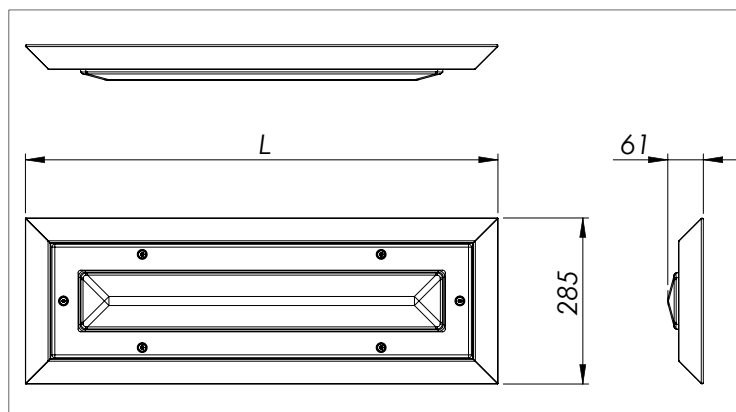

## Specifications

Housing material	Stainless steel
Surface finish	Powder coated
Cover material	Polycarbonate
LED type	Samsung LM561C, S6
Lifetime LED	100.000 hours (L90B10)
Lifetime fixture	30 years
Voltage	230 V
CRI	≥ 80
Dimmable	None   DALI   1-10V
Future proof	Yes
Net efficiency	180 Lumen/Watt

## Type specific

Type	TSFS4	TSFS7	TSFS13	TSFS16
Max. light output	1.080 lm	2.160 lm	4.320 lm	5.400 lm
Length (L)	466 mm	811 mm	1420 mm	1750 mm

## Dimensions