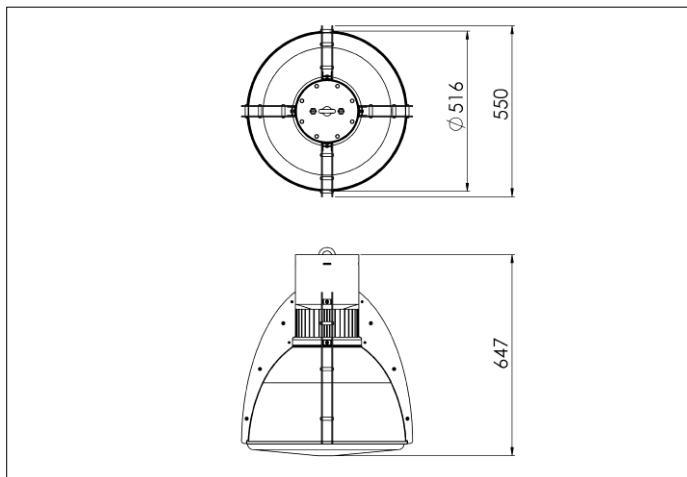

## Specifications

Housing material	Stainless steel
Surface finish	Powder coated
Cover material	Polycarbonate
LED type	Samsung LM301B
Lifetime fixture	30 years
Voltage	230 V
CRI	≥ 80
Dimmable	None   DALI   1-10V
Future proof	Yes
Net efficiency	150 Lumen/Watt
Max light output	12000 lm

## Dimensions