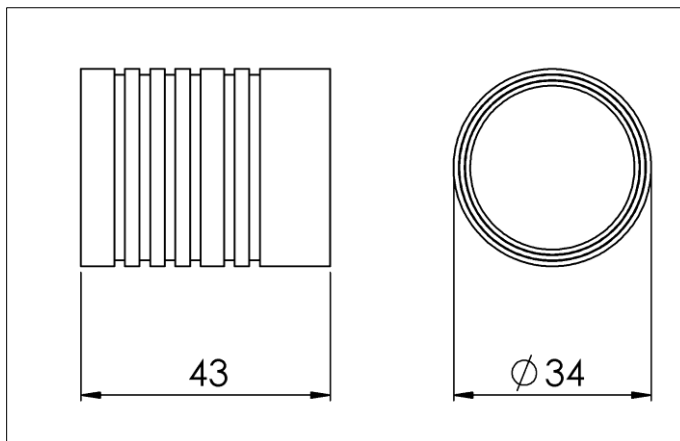

Specifications

| | |
|------------------|---------------------|
| Housing material | Stainless steel |
| Surface finish | Stainless steel |
| Cover material | Acrylic Glass |
| LED type | Cree XP-G3 |
| Lifetime fixture | 30 years |
| Voltage | 230 V |
| CRI | ≥ 80 |
| Dimmable | None DALI 1-10V |
| Future proof | Yes |
| Net efficiency | 130 Lumen/Watt |
| Max light output | 150 lm |
| Lens | 10° |

i These specifications can be customized on request, please contact us for more information

Dimensions

Light characteristics