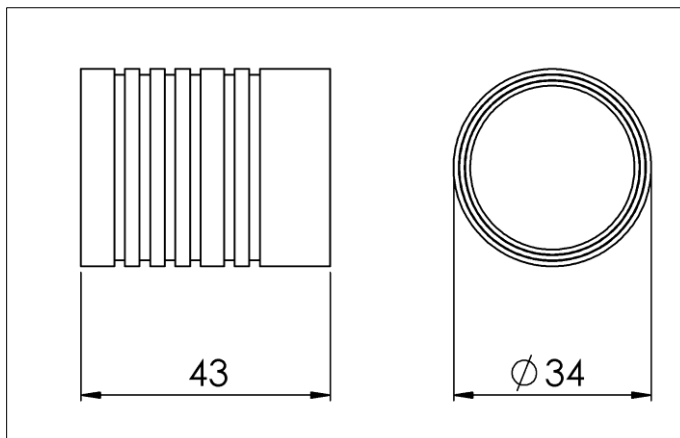

## Specifications

Housing material	Stainless steel
Surface finish	Stainless steel
Cover material	Acrylic   Glass
LED type	Cree XP-G3
Lifetime fixture	30 years
Voltage	230 V
CRI	≥ 80
Dimmable	None   DALI   1-10V
Future proof	Yes
Net efficiency	130 Lumen/Watt
Max light output	150 lm
Lens	45°

## Dimensions