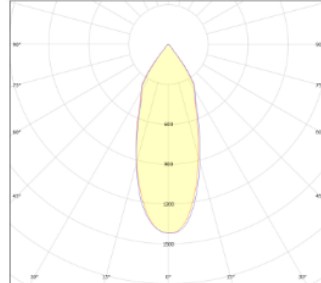

LIGHT
INTERNATIONAL

Typenumber	Lumen	Load	Weight
GERSL 1 3K 0	2.230lm	17.4W	2,9kg
GERSL 2 3K 0	3.220lm	25.2W	2,9kg

Colour white (RAL 9016)	Standard
Colour black (RAL 9005)	Add B
Colour grey (RAL 7035)	Add G
LED Colour temperature	Replace 3K for 4K
Light characteristic 25°	Replace 0 for 25
Light characteristic 50°	Replace 0 for 50
Light characteristic 70°	Replace 0 for 70

Country of origin	The Netherlands
SROI	> 25% of our production
Latest development	30/04/2024
LDT/IES file	Download via website

LIGHT
INTERNATIONAL

25°

50°

70°

Opal