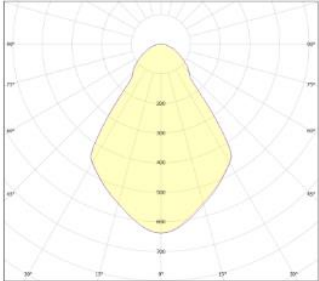

LIGHT
INTERNATIONAL

Typenumber	Lumen	Load	Weight
GERSL 1 3K 0	2.230lm	17.4W	2,9kg
GERSL 2 3K 0	3.220lm	25.2W	2,9kg

Colour white (RAL 9016)	Standard
Colour black (RAL 9005)	Add B
Colour grey (RAL 7035)	Add G
LED Colour temperature	Replace 3K for 4K
Light characteristic 25°	Replace 0 for 25
Light characteristic 50°	Replace 0 for 50
Light characteristic 70°	Replace 0 for 70

Country of origin	The Netherlands
SROI	> 25% of our production
Latest development	30/04/2024
LDT/IES file	Download via website

LIGHT
INTERNATIONAL

25°

50°

70°

Opal