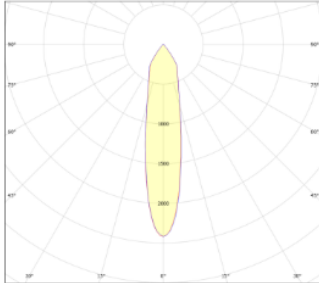

LIGHT
INTERNATIONAL

25°

50°

70°

Opal