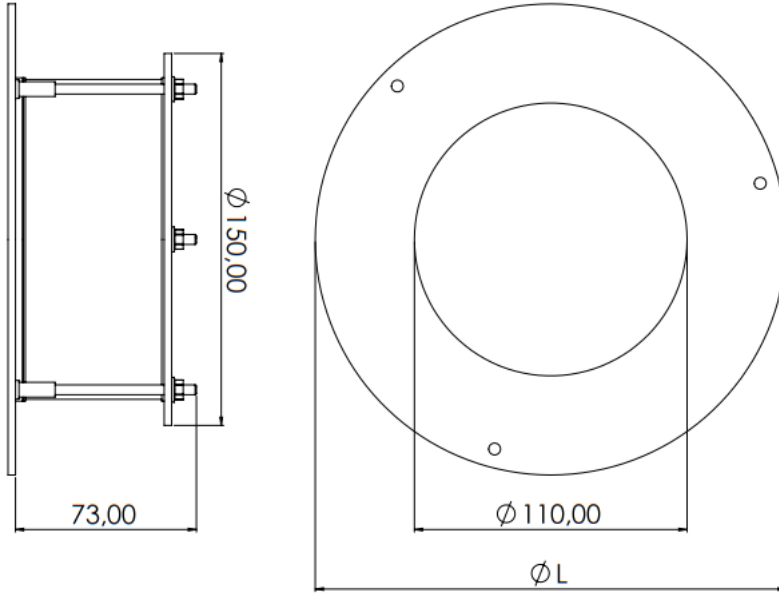

LIGHT
INTERNATIONAL