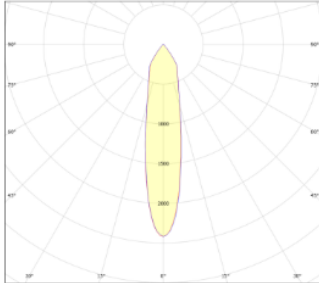

LIGHT
INTERNATIONAL

20°

40°

70°

Opal