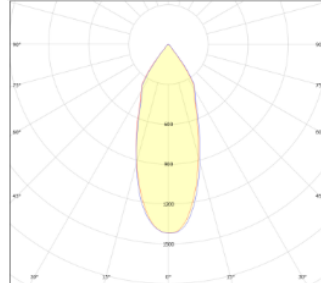

LIGHT
INTERNATIONAL

Typenumber	Lumen	Load	Weight
GERSM 1 3K O	1.725lm	13.5W	2,9kg
GERSM 2 3K O	2.230lm	17.4W	2,9kg

Colour white (RAL 9016)	Standard
Colour black (RAL 9005)	Add B
Colour grey (RAL 7035)	Add G
LED Colour temperature	Replace 3K for 4K
Light characteristic 25°	Replace O for 25
Light characteristic 50°	Replace O for 50
Light characteristic 70°	Replace O for 70

Country of origin	The Netherlands
SROI	> 25% of our production
Latest development	30/04/2024
LDT/IES file	Download via website

LIGHT
INTERNATIONAL

20°

40°

70°

Opal