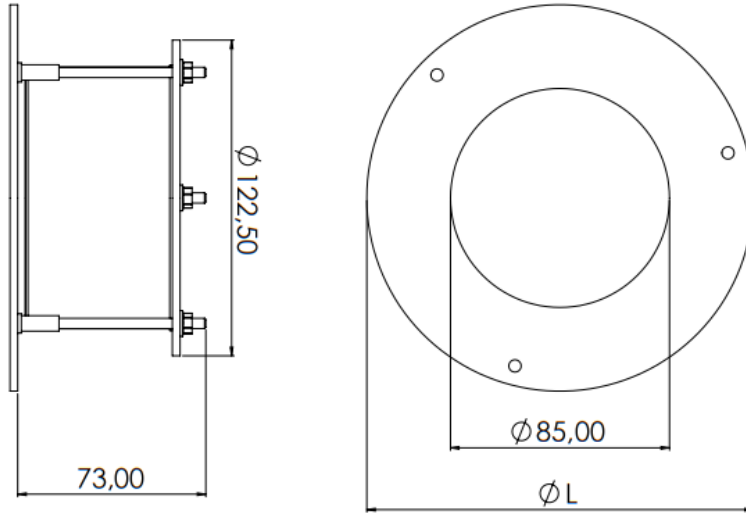

LIGHT
INTERNATIONAL