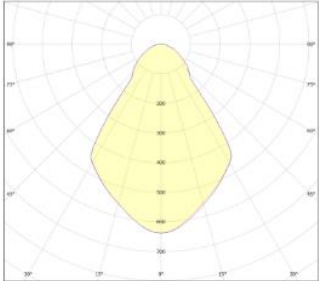

LIGHT
INTERNATIONAL

Typenumber	Lumen	Load	Weight
GERSM 1 3K O	1.725lm	13.5W	2,9kg
GERSM 2 3K O	2.230lm	17.4W	2,9kg

Colour white (RAL 9016)	Standard
Colour black (RAL 9005)	Add B
Colour grey (RAL 7035)	Add G
LED Colour temperature	Replace 3K for 4K
Light characteristic 25°	Replace O for 25
Light characteristic 50°	Replace O for 50
Light characteristic 70°	Replace O for 70

Country of origin	The Netherlands
SROI	> 25% of our production
Latest development	30/04/2024
LDT/IES file	Download via website

LIGHT
INTERNATIONAL

20°

40°

70°

Opal