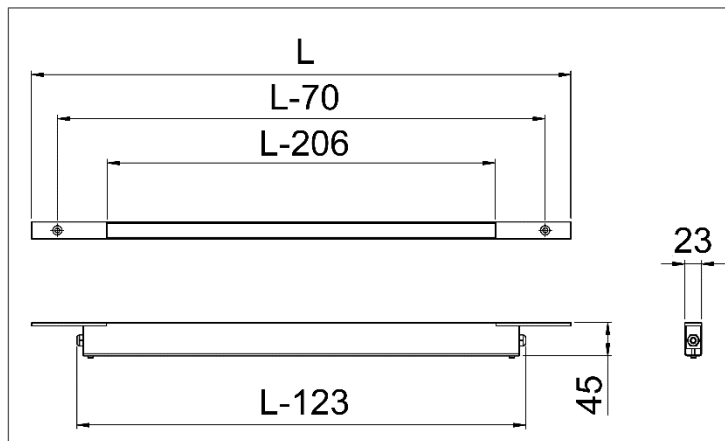

Specifications

Housing material	Stainless steel
Surface finish	Brushed
Cover material	PMMA
LED type	Samsung LM561C, S6
Lifetime LED	80.000 hours (L90B10)
Lifetime fixture	30 years
Voltage	24 VDC
CRI	≥ 80
Dimmable	None DALI 1-10V
Future proof	Yes
Net efficiency	140 Lumen/Watt
Lens	20°

i These specifications can be customized on request, please contact us for more information

Type specific

Type	ST5	ST7
Light output	450 lm	600 lm
Length (L)	558 mm	733 mm

Dimensions

Light characteristics