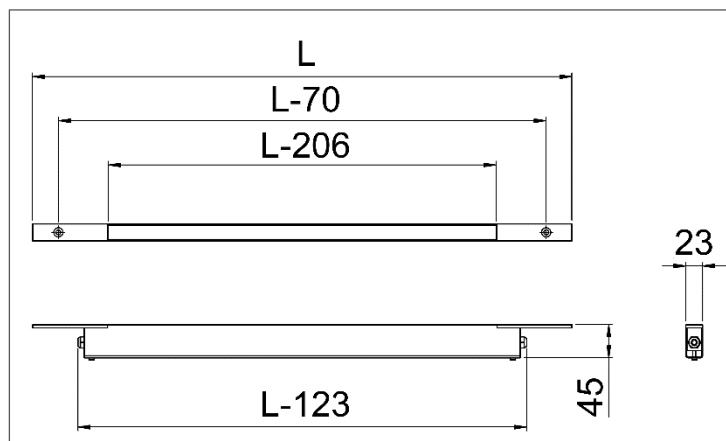

BUILT-IN

Specifications

Housing material	Stainless steel
Surface finish	Brushed
Cover material	PMMA
LED type	Samsung LM561C, S6
Lifetime LED	80.000 hours (L90B10)
Lifetime fixture	30 years
Voltage	24 VDC
CRI	≥ 80
Dimmable	None DALI 1-10V
Future proof	Yes
Net efficiency	140 Lumen/Watt
Orientation	Horizontal

i These specifications can be customized on request, please contact us for more information

Type specific

Type	ST5	ST7
Light output	450 lm	600 lm
Length (L)	558 mm	733 mm

Dimensions

Light characteristics