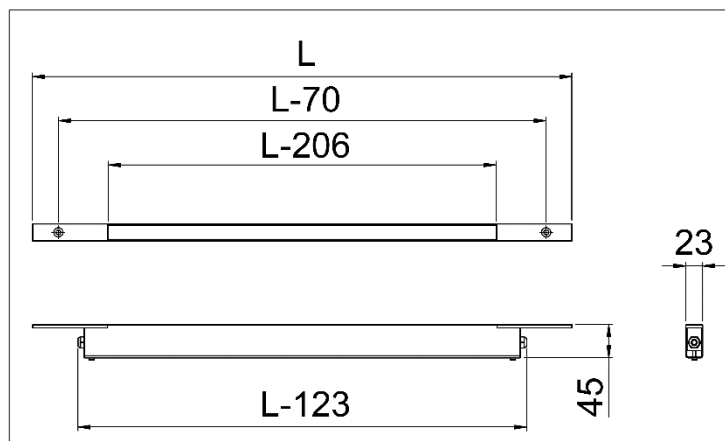

BUILT-IN

Specifications

Housing material	Stainless steel
Surface finish	Brushed
Cover material	PMMA
LED type	Samsung LM561C, S6
Lifetime LED	80.000 hours (L90B10)
Lifetime fixture	30 years
Voltage	24 VDC
CRI	≥ 80
Dimmable	None DALI 1-10V
Future proof	Yes
Net efficiency	140 Lumen/Watt
Orientation	Vertical

i These specifications can be customized on request, please contact us for more information

Type specific

Type	ST5	ST7
Light output	450 lm	600 lm
Length (L)	558 mm	733 mm

Dimensions

Light characteristics