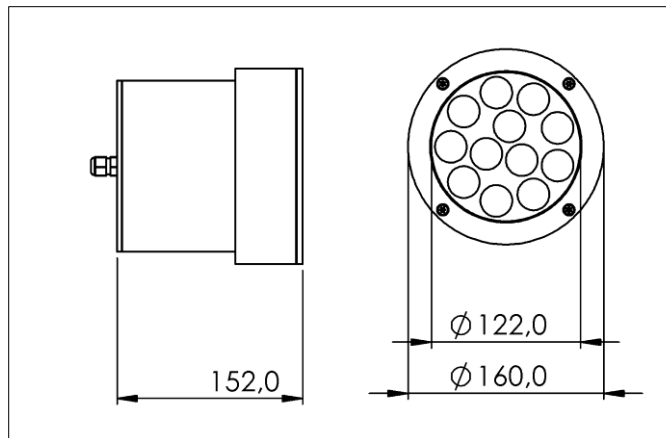

### Specifications

Housing material	Stainless steel
Surface finish	Powder coat on request
Cover material	Acrylic   Glass
LED type	Cree XP-G3
Lifetime fixture	30 years
Voltage	230 V
CRI	≥ 80
Dimmable	None   DALI   1-10V
Future proof	Yes
Net efficiency	130 Lumen/Watt
Max light output	2700 lm
Lens	45°

### Dimensions