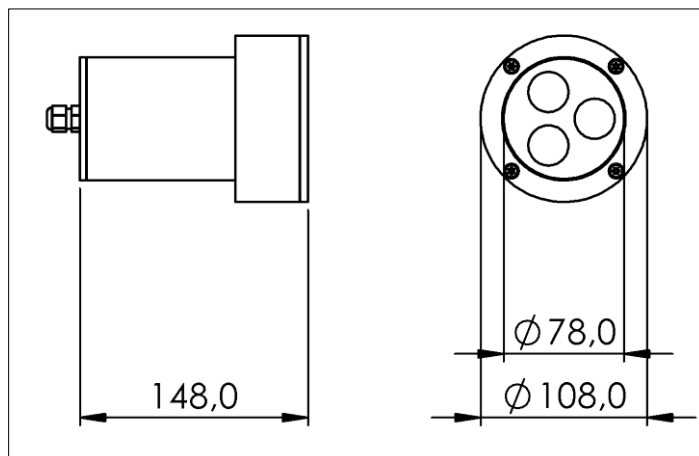

### Specifications

Housing material	Stainless steel
Surface finish	Powder coat on request
Cover material	Acrylic   Glass
LED type	Cree XP-G3
Lifetime fixture	30 years
Voltage	230 V
CRI	≥ 80
Dimmable	None   DALI   1-10V
Future proof	Yes
Net efficiency	130 Lumen/Watt
Max light output	675 lm
Lens	25°

### Dimensions