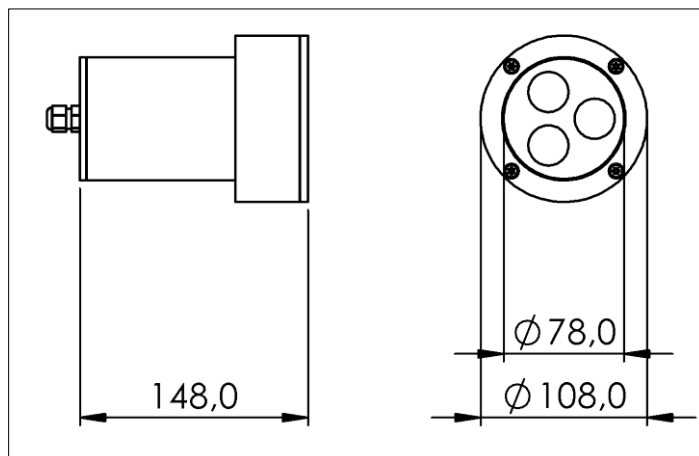

### Specifications

Housing material	Stainless steel
Surface finish	Powder coat on request
Cover material	Acrylic   Glass
LED type	Cree XP-G3
Lifetime fixture	30 years
Voltage	230 V
CRI	≥ 80
Dimmable	None   DALI   1-10V
Future proof	Yes
Net efficiency	130 Lumen/Watt
Max light output	675 lm
Lens	45°

### Dimensions